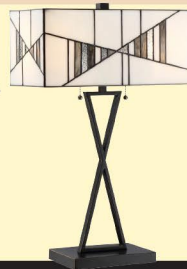

Lavena Table Lamp w/ Tiffany Shade.
$219
Matching Floor Lamp $319

Zella Table Lamp w/ Tiffany Shade.
$249